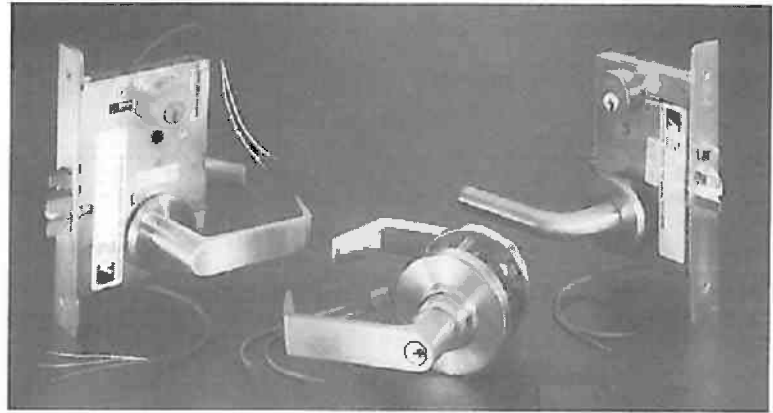

## ELECTRIC LOCKS

Original equipment locks electrified, UL Listed. These locks provide safety and security for stairtower doors or controlled areas where both locking and latching are required. Allow remote electric locking or unlocking while conforming to life-safety codes.

- UL Listed Modifications
- Fail Safe (Power Lock) - Outside trim is locked when power is removed (storeroom function when energized). Lockset will unlock in event of power failure (passage function).
- Fail Secure (Power Unlock) - Outside trim is unlocked when power is applied and locked when power is removed. Lockset will lock in event of power failure.