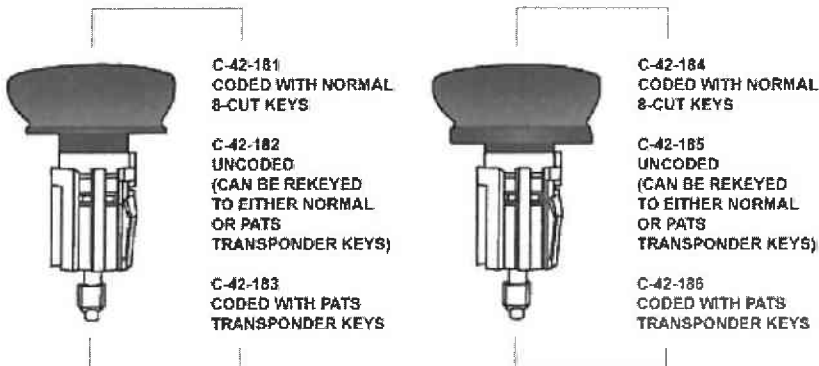

We Carry the Complete Line of
Ford Replacement Locks From
Auto Security Products