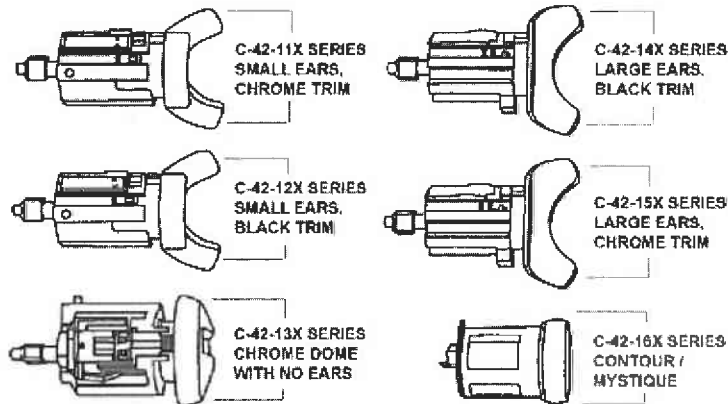

We Carry the Complete Line of
Ford Replacement Locks From
Auto Security Products