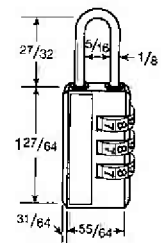

DELUXE COMBINATION PADLOCK

- Die Cast Housing
- Steel Shackle
- 3 Number Dials
- 1,000 Possible Combinations

P/N	Finish	Retail
CO2400PC	Chrome	10.44
CO2400PG	Gold	11.54