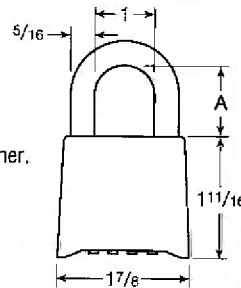

SESAMEE® PADLOCKS

- Heel and toe locking.
- All brass internal locking mechanism
- Automatic "0000" stop.
- Combination can be changed by the owner.

K436