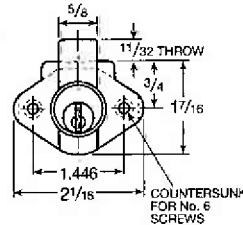

Bolt moves up and down. Pressure cast case, brass cylinder. Available KD/KA.

P/N	Finish	Length	Retail
CO0738-7/8-4	Satin Brass	7/8	41.41
CO0738-7/8-26D	Satin Chrome	7/8	51.51
CO0738-1 1/8-4	Satin Brass	1 1/8	50.00
CO0738-1 1/8-26D	Satin Chrome	1 1/8	53.75
CO0738-1 3/8-4	Satin Brass	1 3/8	50.00
CO0738-1 3/8-26D	Satin Chrome	1 3/8	53.75

DRAWER LOCK HALF MORTISE-DEADBOLT

Key can be removed in either locked or unlocked position. All brass. KD/KA.

P/N	Finish	Length	Retail
CO0666-7/8-4	Satin Brass	7/8	41.12
CO0666-7/8-26D	Satin Chrome	7/8	51.19

DRAWER LOCK HALF-MORTISE LATCHBOLT

Key retaining. Strike included KD/KA.

P/N	Finish	Length	Retail
CO0666-1/2-7/8-4	Satin Brass	7/8	46.68
CO0666-1/2-7/8-26D	Satin Chrome	7/8	59.36

DRAWER LOCK

Pressure cast case, steel backplate & bolt, brass cylinder and plug. KA/KD

P/N	Finish	Length	Retail
CO02063-7/8-4	Satin Brass	7/8	68.88
CO02063-7/8-26D	Satin Chrome	7/8	70.96

SLIDING DOOR LOCKS

Push bolt type. To lock, push end of cylinder. To unlock, use key. Key removable in locked and unlocked position. All brass. 7/8" wide