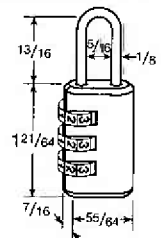

CONTEMPORARY COMBINATION LOCK

- Die Cast Housing
- Steel Shackle
- 3 Number Dials
- 1,000 Possible Combinations

P/N	Finish	Retail
CO1450PC	Chrome	10.44
CO1450PG	Gold	11.54
CO1450-COLORS		5.49