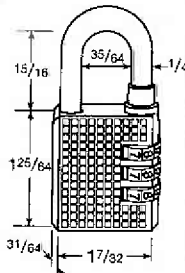

STD. COMBINATION PADLOCK

- Die Cast Housing
- Steel Shackle
- 3 Number Dials
- 1,000 Possible Combinations

P/N	Finish	Retail
CO2470BN	Nickel	5.49
CO2470-COLORS		5.82