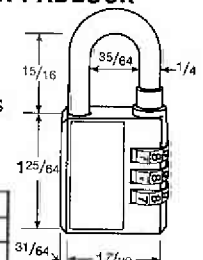

DELUXE COMBINATION PADLOCK

- Die Cast Housing
- Steel Shackle
- 3 Number Dials
- 1,000 Possible Combinations

P/N	Finish	Retail
CO2430PC	Chrome	11.54
CO2430PG	Gold	12.75