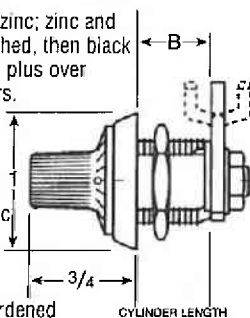

CAM LOCKS

- Disc Tumbler
- Can be Masterkeyed
- Pressure Cast
- 12-9 rotation
- Assembled w/Straight Cam
- Includes 1/4" Offset Cam

Individually polybagged, 10/ctn, KA or KD

P/N	Length	Finish	Retail
COB15751-US4	5/8"	Satin Brass	9.99
COB15751-26D	5/8"	Satin Chrome	6.23
COB15752-US4	13/16"	Satin Brass	10.41
COB15752-26D	13/16"	Satin Chrome	7.37
COB15760-US4	1 1/4"	Satin Brass	11.12
COB15760-26D	1 1/4"	Satin Chrome	8.00

COMBINATION CAM LOCK

Vault Knob: Die-cast zinc; zinc and yellow chromate-finished, then black polyurethane painted, plus over painted white numbers.

Shell: Die-cast zinc; polished plus copper and nickel plated.

Cylinder & Mounting Nut: Die-cast zinc; zinc and clear chromate finished.

Combination Discs: Carbon steel; case-hardened and nickel plated.

Individually polybagged, 10/ctn, CA or CD

P/N	Length	Finish	Retail
COCK2113-26D	5/8"	Satin Chrome	11.42
COCK3113-26D	7/8"	Satin Chrome	11.96
COCK4113-26D	1 1/8"	Satin Chrome	12.10