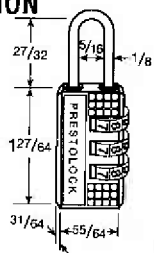

TRADITIONAL COMBINATION PADLOCK

- Die Cast Housing
- Steel Shackle
- 3 Number Dials
- 1,000 Possible Combinations

P/N	Finish	Retail
CO3470BN	Nickel	5.27
CO3470BP	Brass	5.49
CO3470PSB	Black	5.49