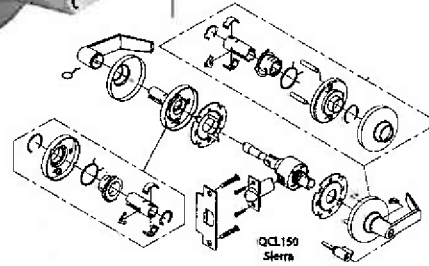

SIERRA (SIE)
Heavy Duty Commercial
Grade 1

6 per case.

The heavy duty QCL100 series cylindrical levers are designed for institutional, commercial uses such as educational, health care and industrial facilities.

- Standard clutching mechanism
- Thru-bolted design and heavy-duty spring tension
- Concealed mounting screws
- Door thickness: 1 3/8" - 2"
- Backset: 2 3/4", 2 3/8" and 5" are available
- Strike: ANSI strike 1 1/4" x 4 7/8"
- Cylinder: 6 pin brass cylinder. 2 keys per lockset

Warranty: Lifetime mechanical and 3 year finish.

A	B	C	D
4.892"	2.985"	3.543"	.407"
(124.2mm)	(75.8mm)	(89.9mm)	(10.34mm)