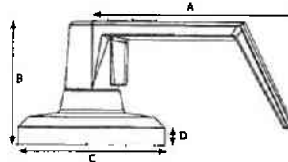

SIERRA (SIE)
Heavy Duty Commercial
Grade 1

6 per case.

The heavy duty QCL100 series cylindrical levers are designed for institutional, commercial uses such as educational, health care and industrial facilities.

- Standard clutching mechanism
- Thru-bolted design and heavy-duty spring tension
- Concealed mounting screws
- Door thickness: 1 3/8" - 2"
- Backset: 2 3/4", 2 3/8" and 5" are available
- Strike: ANSI strike 1 1/4" x 4 7/8"
- Cylinder: 6 pin brass cylinder. 2 keys per lockset

Warranty: Lifetime mechanical and 3 year finish.

A	B	C	D
4.892"	2.985"	3.543"	.407"
(124.2mm)	(75.8mm)	(89.9mm)	(10.34mm)