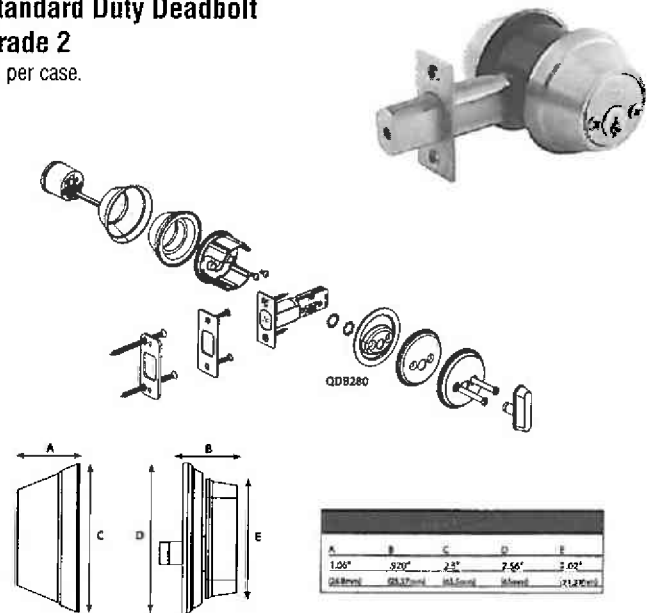

Standard Duty Deadbolt Grade 2

10 per case.

The standard duty QDB200 series deadbolts are designed for multi-family, tenant improvement uses such as apartment complexes, retail/storefront, office buildings, etc.

- Tested to exceed 150,000 cycles
- Full 1" throwbolt with saw resistant hardened steel roller pin
- Anti-drill design - two ball bearings inserted to prevent drill attacks
- ADA thumbturn
- Door thickness: 1 3/8" - 1 3/4"
- Backset: 2 3/4", 2 3/8" available
- Strike: Standard deadbolt strike 1 1/4" x 2 3/4"
- Cylinder: 6 pin brass cylinder. 2 keys per lockset

Warranty: Lifetime mechanical and 3 year finish.

P/N	Function	Finish	Price
KWQDB280CR-605	Single Cyl.	Polished Brass	60.00
KWQDB280CR-613	Single Cyl.	Oil Rubbed Bronze	60.00
KWQDB280CR-619	Single Cyl.	Satin Nickel	60.00
KWQDB280CR-625	Single Cyl.	Polished Chrome	60.00
KWQDB280CR-626	Single Cyl.	Satin Chrome	57.00
KWQDB282CR-605	Double Cyl.	Polished Brass	75.00
KWQDB282CR-613	Double Cyl.	Oil Rubbed Bronze	75.00
KWQDB282CR-619	Double Cyl.	Satin Nickel	75.00
KWQDB282CR-625	Double Cyl.	Polished Chrome	75.00
KWQDB282CR-626	Double Cyl.	Satin Chrome	72.00