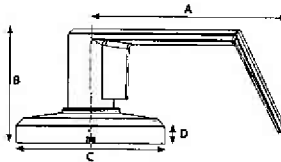

A	B	C	D
4.45"	2"	3.28"	2 1/2"
113.03mm	50.80mm	83.32mm	63.50mm

P/N	Function	Finish	Price
KWQCL230PNN-605	Passage	Polished Brass	105.00
KWQCL230PNN-613	Passage	Oil Rubbed Bronze	105.00
KWQCL230PNN-619	Passage	Satin Nickel	105.00
KWQCL230PNN-625	Passage	Polished Chrome	105.00
KWQCL230PNN-626	Passage	Satin Chrome	95.00
KWQCL240PNN-605	Privacy	Polished Brass	110.00
KWQCL240PNN-613	Privacy	Oil Rubbed Bronze	110.00
KWQCL240PNN-619	Privacy	Satin Nickel	110.00
KWQCL240PNN-625	Privacy	Polished Chrome	110.00
KWQCL240PNN-626	Privacy	Satin Chrome	100.00
KWQCL250PNN-605	Entry	Polished Brass	130.00
KWQCL250PNN-613	Entry	Oil Rubbed Bronze	130.00
KWQCL250PNN-619	Entry	Satin Nickel	130.00
KWQCL250PNN-625	Entry	Polished Chrome	130.00
KWQCL250PNN-626	Entry	Satin Chrome	120.00
KWQCL260PNN-605	Classroom	Polished Brass	130.00
KWQCL260PNN-613	Classroom	Oil Rubbed Bronze	130.00
KWQCL260PNN-619	Classroom	Satin Nickel	130.00
KWQCL260PNN-625	Classroom	Polished Chrome	130.00
KWQCL260PNN-626	Classroom	Satin Chrome	120.00
KWQCL270PNN-605	Storeroom	Polished Brass	130.00
KWQCL270PNN-613	Storeroom	Oil Rubbed Bronze	130.00
KWQCL270PNN-619	Storeroom	Satin Nickel	130.00
KWQCL270PNN-625	Storeroom	Polished Chrome	130.00
KWQCL270PNN-626	Storeroom	Satin Chrome	220.00
KWQCL220PNN-605	Single Dummy	Polished Brass	50.00
KWQCL220PNN-613	Single Dummy	Oil Rubbed Bronze	50.00
KWQCL220PNN-619	Single Dummy	Satin Nickel	50.00
KWQCL220PNN-625	Single Dummy	Polished Chrome	50.00
KWQCL220PNN-626	Single Dummy	Satin Chrome	45.00