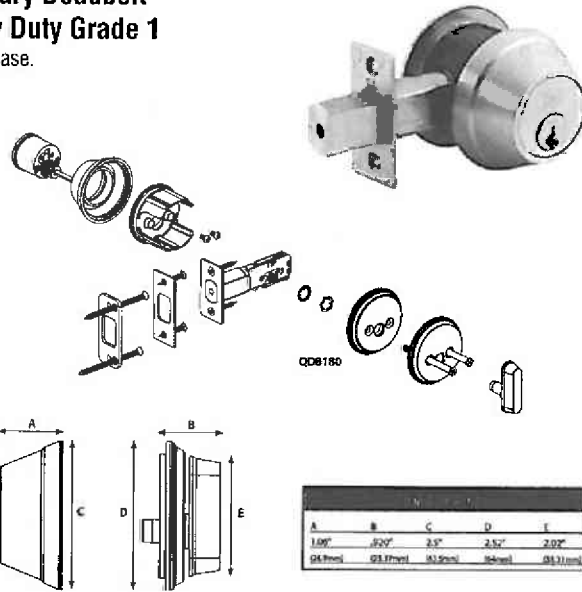

Auxiliary Deadbolt Heavy Duty Grade 1

12 per case.

The heavy duty QDB100 series deadbolts are designed for institutional, commercial uses such as educational, health care and industrial facilities.

- Tested to exceed 1,000,000 cycles
- Full 1" throwbolt with saw resistant hardened steel roller pin
- Anti-drill design - two ball bearings inserted to prevent drill attacks
- ADA thumbturn
- Door thickness: 1 5/8" - 2"
- Backset: 2 3/4", 2 3/8" available
- Strike: Standard deadbolt strike 1 1/4" x 2 3/4"
- Cylinder: 6 pin brass cylinder. 2 keys per lockset

Warranty: Lifetime mechanical and 3 year finish.

P/N	Function	Finish	Price
KWQDB180CR-605	Single Cyl.	Polished Brass	95.00
KWQDB180CR-613	Single Cyl.	Oil Rubbed Bronze	95.00
KWQDB180CR-619	Single Cyl.	Satin Nickel	95.00
KWQDB180CR-625	Single Cyl.	Polished Chrome	95.00
KWQDB180CR-626	Single Cyl.	Satin Chrome	90.00
KWQDB182CR-605	Double Cyl.	Polished Brass	120.00
KWQDB182CR-613	Double Cyl.	Oil Rubbed Bronze	120.00
KWQDB182CR-619	Double Cyl.	Satin Nickel	120.00
KWQDB182CR-625	Double Cyl.	Polished Chrome	120.00
KWQDB182CR-626	Double Cyl.	Satin Chrome	115.00