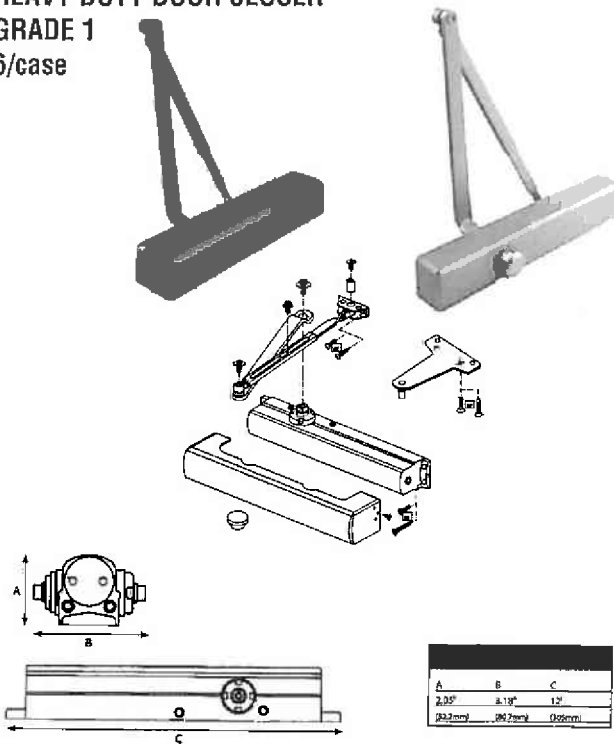

HEAVY DUTY DOOR CLOSER

GRADE 1
6/case

A	B	C
2.35"	8.13"	12"
59.3mm	207mm	305mm

The heavy duty QDC200 series slim-line door closers are designed for institutional, commercial uses such as educational, health care and industrial facilities.

- Fully adjustable from 1-6 allowing for maximum flexibility
- Delayed action and backcheck are standard in the same door closer body
- All-weather oil insures optimal operational performance in multiple climate conditions
- Barrier Free Capability - ADA compliant
- Sized for interior doors to 5'0"; exterior doors to 4'6"

F - Full Sized Cover
S - Slim Cover

P/N	Arm	Finish	Price
KWQDC211-689-F	Tri-Pack	Aluminum	168.00
KWQDC211-689-S	Tri-Pack	Aluminum	168.00
KWQDC211-690-S	Tri-Pack	Statuary Bronze	168.00
KWQDC211-696-S	Tri-Pack	Satin Brass	168.00
KWQDC212-689-F	Hold Open	Aluminum	196.00
KWQDC212-689-S	Hold Open	Aluminum	196.00
KWQDC212-690-S	Hold Open	Statuary Bronze	196.00
KWQDC212-696-S	Hold Open	Satin Brass	196.00