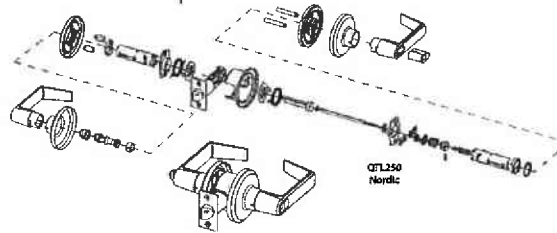

NORDIC (NOR)
Standard Duty Tubular
Grade 2

10 per case.

The standard duty QTL200 series tubular levers are designed for multi-family, tenant improvement uses such as apartment complexes, retail/storefront, office buildings, etc.

- Heavy duty torsion springs
- "Anti-Lockout" feature. The entry function will have a free interior. If the door is locked from the inside, it will unlock with the push of the interior side of the lever only or the turn of the button.
- Concealed mounting screws
- Door thickness: 1 3/8" - 1 3/4"
- Backset: Universal backset 2 3/8" - 2 3/4"
- Strike: Full lip strike standard
- Cylinder: 6 pin brass cylinder. 2 keys per lockset

Warranty: Lifetime mechanical and 3 year finish.

ESSEX (ESX)
Standard Duty Tubular
Grade 2

10 per case.

A	B	C	D
4.187"	2.831"	3.992"	.641"
(106.21mm)	(72.00mm)	(101.50mm)	(16.28mm)

P/N	Function	Finish	Price
KWQTL230NOR-605	Passage	Polished Brass	72.00
KWQTL230NOR-613	Passage	Oil Rubbed Bronze	72.00
KWQTL230NOR-619	Passage	Satin Nickel	72.00
KWQTL230NOR-625	Passage	Polished Chrome	72.00
KWQTL230NOR-626	Passage	Satin Chrome	70.00
KWQTL240NOR-605	Privacy	Polished Brass	77.00
KWQTL240NOR-613	Privacy	Oil Rubbed Bronze	77.00
KWQTL240NOR-619	Privacy	Satin Nickel	77.00
KWQTL240NOR-625	Privacy	Polished Chrome	77.00
KWQTL240NOR-626	Privacy	Satin Chrome	75.00
KWQTL250NOR-605	Entry	Polished Brass	87.00
KWQTL250NOR-613	Entry	Oil Rubbed Bronze	87.00
KWQTL250NOR-619	Entry	Satin Nickel	87.00
KWQTL250NOR-625	Entry	Polished Chrome	87.00
KWQTL250NOR-626	Entry	Satin Chrome	85.00
KWQTL260NOR-605	Classroom	Polished Brass	87.00
KWQTL260NOR-613	Classroom	Oil Rubbed Bronze	87.00
KWQTL260NOR-619	Classroom	Satin Nickel	87.00
KWQTL260NOR-625	Classroom	Polished Chrome	87.00
KWQTL260NOR-626	Classroom	Satin Chrome	85.00
KWQTL270NOR-605	Storeroom	Polished Brass	87.00
KWQTL270NOR-613	Storeroom	Oil Rubbed Bronze	87.00
KWQTL270NOR-619	Storeroom	Satin Nickel	87.00
KWQTL270NOR-625	Storeroom	Polished Chrome	87.00
KWQTL270NOR-626	Storeroom	Satin Chrome	85.00
KWQTL220NOR-605	Single Dummy	Polished Brass	37.00
KWQTL220NOR-613	Single Dummy	Oil Rubbed Bronze	37.00
KWQTL220NOR-619	Single Dummy	Satin Nickel	37.00
KWQTL220NOR-625	Single Dummy	Polished Chrome	37.00
KWQTL220NOR-626	Single Dummy	Satin Chrome	35.00