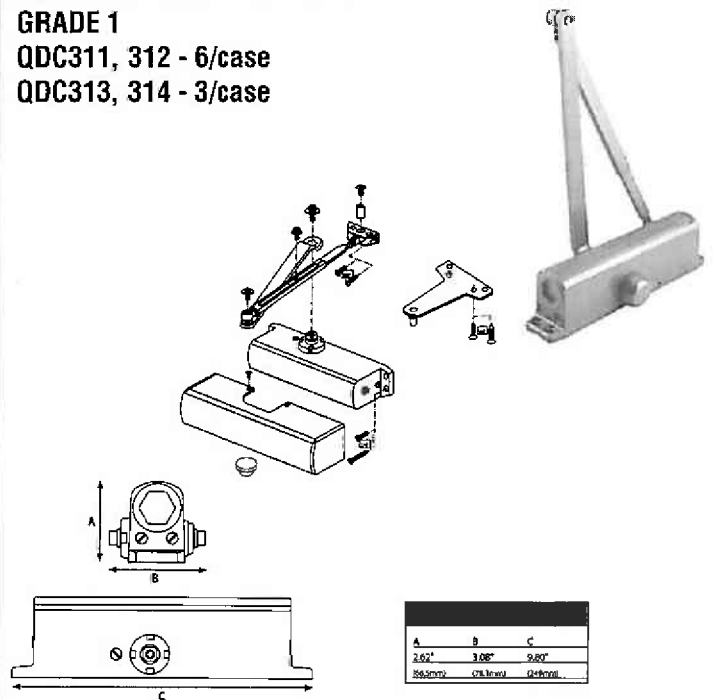

STANDARD DUTY DOOR CLOSER

GRADE 1
QDC311, 312 - 6/case
QDC313, 314 - 3/case

A	B	C
2.62"	3.08"	9.80"
66.5mm	78.1mm	250mm

The standard duty QDC300 series door closers are designed for multi-family, tenant improvement uses such as apartment complexes, retail/storefront, small office buildings, etc.

- Fully adjustable from 1-6 allowing for maximum flexibility
- Delayed action and backcheck are standard in the same door closer body
- All-weather oil insures optimal operational performance in multiple climate conditions
- Barrier Free Capability - ADA compliant
- Sized for interior doors to 4'6"; exterior doors to 4'0"

P/N	Arm	Finish	Price
KWQDC311-689	Tri-Pack	Aluminum	138.00
KWQDC311-690	Tri-Pack	Statuary Bronze	138.00
KWQDC312-689	Hold Open	Aluminum	166.00
KWQDC312-690	Hold Open	Statuary Bronze	166.00
KWQDC313-689	Cush	Aluminum	218.00
KWQDC313-690	Cush	Statuary Bronze	218.00
KWQDC314-689	Cush-Hold	Aluminum	233.00
KWQDC314-690	Cush-Hold	Statuary Bronze	233.00