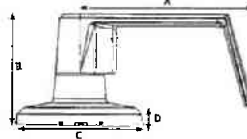

A	B	C	D
4.187"	2.831"	3.992"	.641"
(106.21mm)	(72.00mm)	(101.50mm)	(16.28mm)

P/N	Function	Finish	Price
KWQTL230NOR-605	Passage	Polished Brass	72.00
KWQTL230NOR-613	Passage	Oil Rubbed Bronze	72.00
KWQTL230NOR-619	Passage	Satin Nickel	72.00
KWQTL230NOR-625	Passage	Polished Chrome	72.00
KWQTL230NOR-626	Passage	Satin Chrome	70.00
KWQTL240NOR-605	Privacy	Polished Brass	77.00
KWQTL240NOR-613	Privacy	Oil Rubbed Bronze	77.00
KWQTL240NOR-619	Privacy	Satin Nickel	77.00
KWQTL240NOR-625	Privacy	Polished Chrome	77.00
KWQTL240NOR-626	Privacy	Satin Chrome	75.00
KWQTL250NOR-605	Entry	Polished Brass	87.00
KWQTL250NOR-613	Entry	Oil Rubbed Bronze	87.00
KWQTL250NOR-619	Entry	Satin Nickel	87.00
KWQTL250NOR-625	Entry	Polished Chrome	87.00
KWQTL250NOR-626	Entry	Satin Chrome	85.00
KWQTL260NOR-605	Classroom	Polished Brass	87.00
KWQTL260NOR-613	Classroom	Oil Rubbed Bronze	87.00
KWQTL260NOR-619	Classroom	Satin Nickel	87.00
KWQTL260NOR-625	Classroom	Polished Chrome	87.00
KWQTL260NOR-626	Classroom	Satin Chrome	85.00
KWQTL270NOR-605	Storeroom	Polished Brass	87.00
KWQTL270NOR-613	Storeroom	Oil Rubbed Bronze	87.00
KWQTL270NOR-619	Storeroom	Satin Nickel	87.00
KWQTL270NOR-625	Storeroom	Polished Chrome	87.00
KWQTL270NOR-626	Storeroom	Satin Chrome	85.00
KWQTL220NOR-605	Single Dummy	Polished Brass	37.00
KWQTL220NOR-613	Single Dummy	Oil Rubbed Bronze	37.00
KWQTL220NOR-619	Single Dummy	Satin Nickel	37.00
KWQTL220NOR-625	Single Dummy	Polished Chrome	37.00
KWQTL220NOR-626	Single Dummy	Satin Chrome	35.00