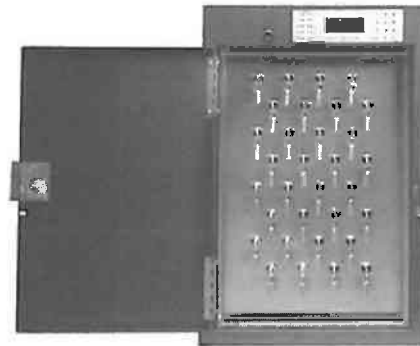

SECURITY ASSET MANAGER

Keys and other assets are stored in our electronically-sealed cabinets. These cabinets can only be opened using valid access codes and compatible reader and scanner devices. A security administrator, for example, can program who gets access to which keys, and for what period of time, based on that individual's need or authorization level.

VEL-KEY FILE

Sturdy, beige plastic panel that eliminates messy, disorganized keys. Use in a desk, file cabinet, briefcase, or 3-ring binder. Makes an ideal back-up system for duplicate keys. Can be wall-mounted with an optional kit.

Contains 22 tags.

KS205
20⁹⁵ ea.