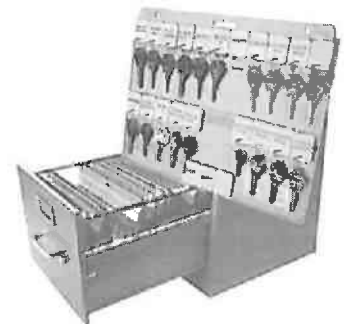

VCR KEY CASSETTE STORAGE

A Blockbuster approach for hiding the keys to your jewelry case or safe deposit box. Holds 16 Velcro-backed key tags and a labeling marker.

KS116
15⁷⁰