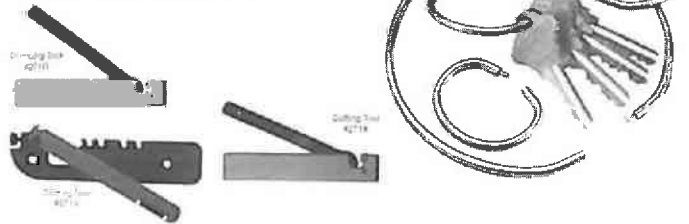

## TAMPER PROOF KEY RINGS

Replaces welded rings. Prevents removal of keys. Not resealable if opened. Serialized to identify rings & prevent substitutions.  
4mm dia. 303 Stainless Steel

Part No.	Description	Key Cap.	Price Ea.
KS279	1" (2cm) Diameter Ring	14	5.53
KS279F	1" (2cm) Diameter Flex Ring	14	6.94
KS278	1 5/8" (4cm) Diameter Ring	22	5.79
KS270	2" (5cm) Diameter Ring	30	6.32
KS270F	2" (5cm) Diameter Flex Ring	30	8.00
KS277	3" (7cm) Diameter Ring	46	6.84
KS272	4" (9cm) Diameter Ring	66	7.71
KS272F	4" (9cm) Diameter Flex Ring	66	9.66
KS271X	Ring Cutter		115.00
KS271V	Ring Closer Tool		46.00
KS271D	Improved Crimp Tool		115.00

## PORTABLE VEL-KEY CASES

A better way to organize, identify and use keys. In a handsome zippered vinyl case that goes where you go. Take them with you wherever they may be needed. Keys are hung out of sight. Fits in a briefcase, filing cabinet or desk. Comes with a marking pen.