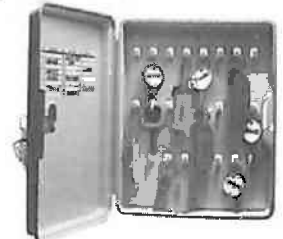

LU61200
w/lock
24⁰⁰

10 pcs./case