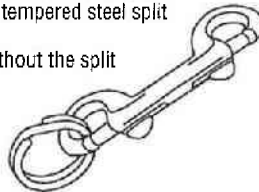

Schlage **LU15125** Kwikset **LU15225**
120⁰⁰ **120⁰⁰**
80 pcs/jar 80 pcs/jar

DOUBLE ENDED BOLT SNAP

- Medium-sized bolt snap with clips at each end. Makes for easy removal of keys when needed
- Made of nickel plated zinc, comes with 1 1/8" nickel plated tempered steel split ring
- Measures 3 1/2" without the split ring