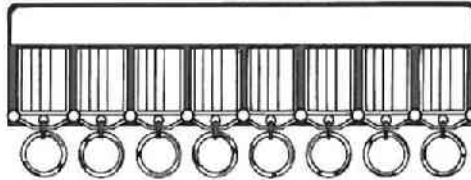

LU20512
31⁶⁸

12 pcs. per card

• KEY RINGS
• KEY TAGS

KEYTAG RACKS

Compact racks which neatly and easily organize and store keys. Comes with four, six or eight assorted colors of LU605 key tags.

60580
60540