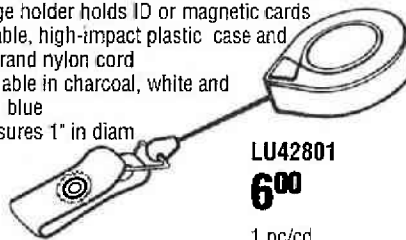

MINI BAK® with BADGE HOLDER

- Small, lightweight retractable key reels in two versions: clip on for belt, pocket or purse or pin on cloth
- Badge holder holds ID or magnetic cards
- Durable, high-impact plastic case and 3-strand nylon cord
- Available in charcoal, white and royal blue
- Measures 1" in diam