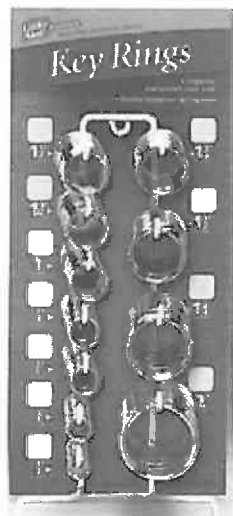

• KEY ACCESSORIES

TEMPERED SPLIT KEY RINGS

Nickel Plated

The finest key rings made in America from tempered spring steel for maximum strength and durability. Packed in sturdy counter or storage boxes. All sizes measured center to center.

BRIGHT NICKEL PLATED

Code	Size	Price/Box	Pcs./Box
LU76000	1/2"	14.40	100
LU76100	5/8"	15.60	100
LU76200	3/4"	18.00	100
LU76300	7/8"	18.00	100
LU76400	1"	21.60	100
LU76500	1 1/8"	21.60	100
LU76600	1 1/4"	26.40	100
LU76700	1 3/8"	33.60	100
LU76800	1 1/2"	21.00	50
LU76900	1 3/4"	24.00	50
LU77000	2"	33.00	50
LU79100	3"	42.00	25

GOLD TONE

Code	Size	Wire/Dia.	Price/Box	Pcs./Box
LU77300	7/8"	.110"	15.60	100
LU77400	1"	.110"	19.20	100
LU77500	1 1/8"	.130"	25.20	100
LU77600	1 1/4"	.145"	38.40	100
LU77800	1 1/2"	.170"	24.00	50

COLORED SPLIT KEY RING ASSORTMENT

1. 1" Diameter rings, powder coated colors
   - Colors include: red, blue, apple green, neon green, neon pink and purple
2. 200 rings/jar

LU79401 1 ring/card 1.80

LU79425
240⁰⁰

SKR SPLIT RING DISPLAY

Contains QTY.	SIZE
40	1/2"
40	5/8"
40	3/4"
40	3/4"
40	7/8"
40	1"
35	1-1/8"
35	1-1/4"
35	1 3/8"
30	1-1/2"
30	1-3/4"
25	2"

LU36500
102⁸²

365 of our nickel plated tempered steel key rings in 11 popular sizes from 1/2" to 2" on a compact 6" x 6" x 13" display for counter or wall.

SPRINKLER KEY HIDER

Looks like a regular sprinkler head, tough water-tight plastic case. Holds multiple keys. Push it into the dirt around shrubs or walkways.