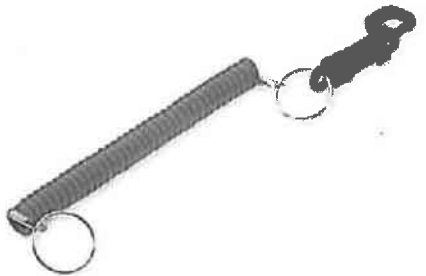

150 pcs.

KEY BAK® "Clip On" or "Slip On"
The original since 1949

The ideal solution for those who need the security of carrying keys on their belt. The original, rugged key reel that will outlast all imitations. Manufactured to the highest specifications and carries a lifetime warranty. Provides years of service and reliability. 24" retractable pull of flat linked steel chain.

This plastic snap and coil allows the user a wide variety of choices on where to carry keys-on a belt loop, a purse strap or similar item. The Designer Coil measures 10" and can be extended to four feet. Supplied in assorted colors. Also available by color bulk packed in multiples of 100. Choose from black, bright blue, teal, red, purple, neon pink and neon yellow.

Fastens securely to a belt loop, purse strap or similar item and features a loop which rotates 360°. Measures 2-1/4" without the 1-1/8" split key ring. Available in bright nickel plate or solid brass.