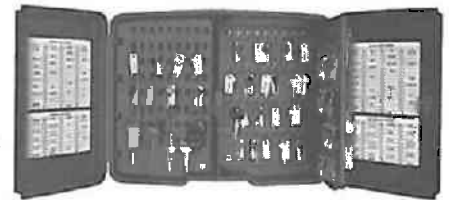

LU46001
264

1 pc. per card
 2 3/8"

LU46101
288

1 pc. per card
 3 1/8"

LOCKING KEY CABINETS

Lock all your keys in one convenient location. Organize keys for business, company vehicles, apartment complexes, schools, etc. Locking doors keep keys in one secure location.

Made of polypropylene, which is durable yet won't rust or corrode. Easy to install.

LU61600
96⁰⁰

Holds 72 keys

LU61800
132⁰⁰

Holds 216 keys

BALL CHAIN SERVICE CENTER

- Plastic tilt bins hold couplings, connectors and pendants.
- Metal header card identifies uses for each type of chain.
- Designed for slatwall, pegboard or countertop.