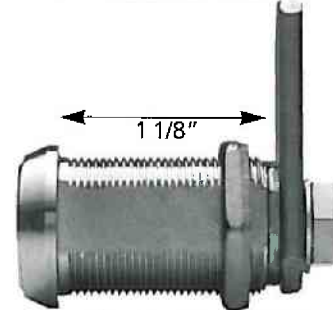

## All-N-One Cam Lock Kits Are Available In Four Sizes:

Part Number 60-1150-KIT

Part Number 60-0350-KIT

*Locks pictured  
actual size*

Part Number 60-0650-KIT

Part Number 60-1450-KIT

**NEFF'S Safe, Lock & Security**  
Across from the Lancaster Train Station  
1039 N. Christian St Lancaster, PA  
1-800-860-(LOCK) "5625"  
Specializing In Access Control &  
High Security Locking Systems