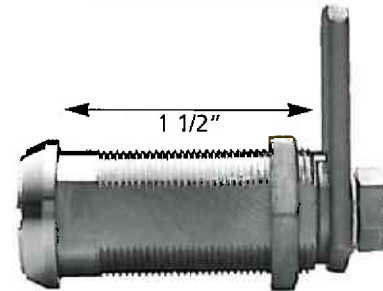

## All-N-One Cam Lock Kits Are Available In Four Sizes:

Part Number 60-1150-KIT

Part Number 60-0350-KIT

*Locks pictured  
actual size*

Part Number 60-0650-KIT

Part Number 60-1450-KIT

**NEFF'S Safe, Lock & Security**  
Across from the Lancaster Train Station  
1039 N. Christian St Lancaster, PA  
1-800-860-(LOCK) "5625"  
Specializing In Access Control &  
High Security Locking Systems