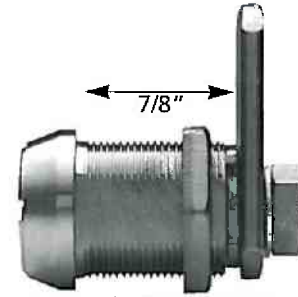

## All-N-One Cam Lock Kits Are Available In Four Sizes:

Part Number 60-1150-KIT

Part Number 60-0350-KIT

*Locks pictured  
actual size*

Part Number 60-0650-KIT

Part Number 60-1450-KIT

**NEFF'S Safe, Lock & Security**  
Across from the Lancaster Train Station  
1039 N. Christian St Lancaster, PA  
1-800-860-(LOCK) "5625"  
Specializing In Access Control &  
High Security Locking Systems