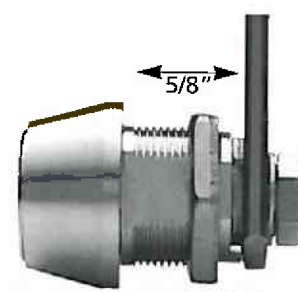

## All-N-One Cam Lock Kits Are Available In Four Sizes:

Part Number 60-1150-KIT

Part Number 60-0350-KIT

*Locks pictured  
actual size*

Part Number 60-0650-KIT

Part Number 60-1450-KIT

**NEFF'S Safe, Lock & Security**  
Across from the Lancaster Train Station  
1039 N. Christian St Lancaster, PA  
1-800-860-(LOCK) "5625"  
Specializing In Access Control &  
High Security Locking Systems