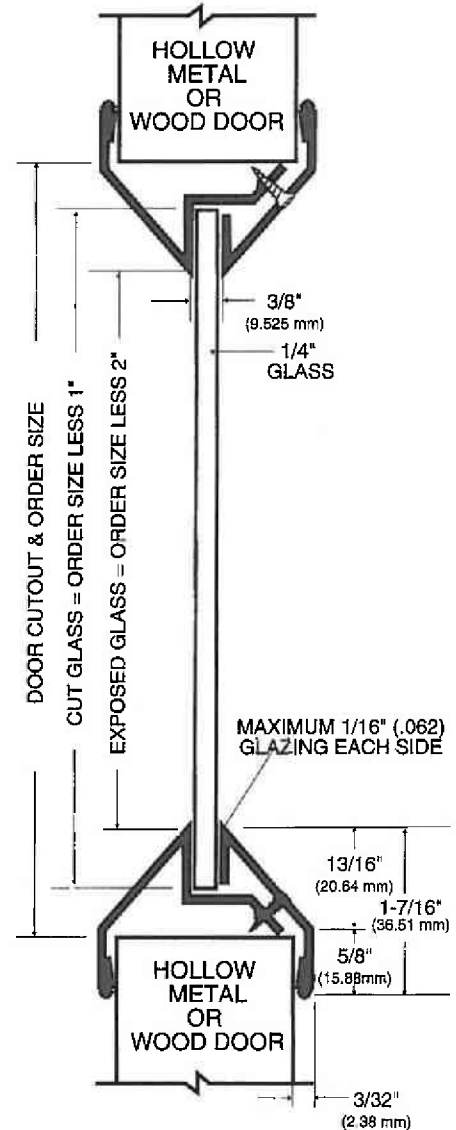

not to scale