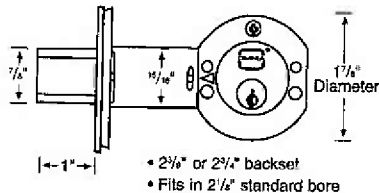

FACEPLATE

HIGH SECURITY DEADBOLT