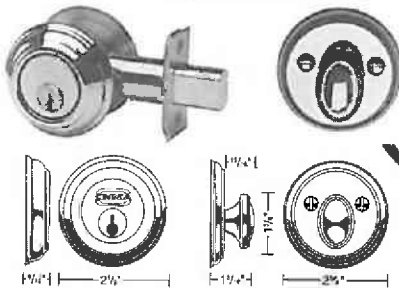

**AUXILIARY DEADBOLT KITS**

ON892PA-US3	Passage	134.00
ON892PA-US26	Passage	147.00
ON892PA-US26D	Passage	147.00
ON892PR-US3	Privacy	141.00
ON892PR-US26	Privacy	165.00
ON892PR-US26D	Privacy	165.00
ON892PD-US3	Pair Dummy	107.00
ON892PD-US26	Pair Dummy	114.00
ON892PD-US26D	Pair Dummy	114.00
ON892SD-US3	Single Dummy	59.00
ON892SD-US26	Single Dummy	62.00
ON892SD-US26D	Single Dummy	62.00

**FACEPLATE**

**HIGH SECURITY DEADBOLT**

**INSTALLATION OF DUST BOX, REINFORCER AND STRIKE**

- Schlage "C" keyway standard
- Employs standard mortise cylinder for ease of rekeying

Available in 2 3/8" or 2 3/4" backsets. Please specify backset and door thickness at time of order.

**D0806T TRADITIONAL DEADBOLT**

Made in U.S.A.

OND0806TA-US3	Single Cyl	125.00
OND0806TA-US26	Single Cyl	135.00
OND0806TA-US26D	Single Cyl	135.00
OND0806TA-MB	Single Cyl	166.00
OND0806TAC-US3	Double Cyl	134.00
OND0806TAC-US26	Double Cyl	148.00
OND0806TAC-US26D	Double Cyl	148.00
OND0806TAC-MB	Double Cyl	184.00

**D0806 MODERN DEADBOLT**

OND0806A-US3	Single Cyl	125.00
OND0806A-US26	Single Cyl	135.00
OND0806A-US26D	Single Cyl	135.00
OND0806A-MB	Single Cyl	166.00
OND0806AC-US3	Double Cyl	134.00
OND0806AC-US26	Double Cyl	148.00
OND0806AC-US26D	Double Cyl	148.00
OND0806AC-MB	Double Cyl	184.00