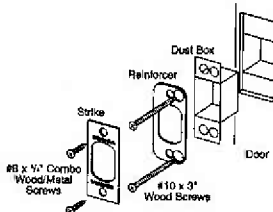

INSTALLATION OF DUST BOX, REINFORCER AND STRIKE

- Schlage "C" keyway standard
- Employs standard mortise cylinder for ease of rekeying

Available in 2 3/8" or 2 3/4" backsets. Please specify backset and door thickness at time of order.