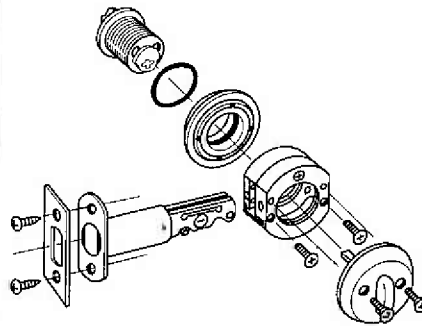

AskYourLocksmith.com  
Lancaster, Pennsylvania  
Phone 717-392-6333

**890 LEVER**

Specify RH or LH

**892 LEVER**

ON890PA-US3	Passage	130.00
ON890PA-US26	Passage	143.00
ON890PA-US26D	Passage	143.00
ON890PR-US3	Privacy	138.00
ON890PR-US26	Privacy	161.00
ON890PR-US26D	Privacy	161.00
ON890PD-US3	Pair Dummy	103.00
ON890PD-US26	Pair Dummy	110.00
ON890PD-US26D	Pair Dummy	110.00
ON890SD-US3	Single Dummy	58.00
ON890SD-US26	Single Dummy	60.00
ON890SD-US26D	Single Dummy	60.00

**AUXILIARY DEADBOLT KITS**

ON892PA-US3	Passage	134.00
ON892PA-US26	Passage	147.00
ON892PA-US26D	Passage	147.00
ON892PR-US3	Privacy	141.00
ON892PR-US26	Privacy	165.00
ON892PR-US26D	Privacy	165.00
ON892PD-US3	Pair Dummy	107.00
ON892PD-US26	Pair Dummy	114.00
ON892PD-US26D	Pair Dummy	114.00
ON892SD-US3	Single Dummy	59.00
ON892SD-US26	Single Dummy	62.00
ON892SD-US26D	Single Dummy	62.00