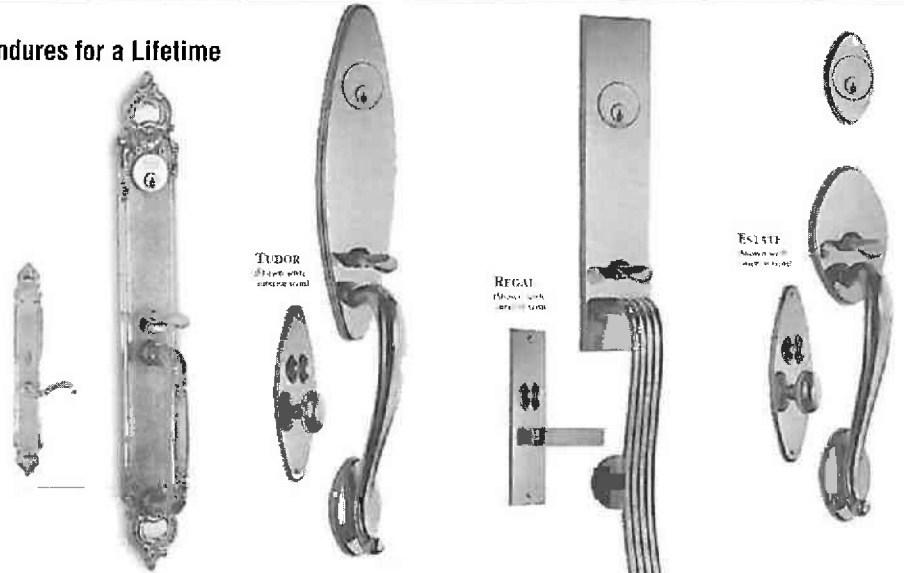

**Backset:** 2 1/2".

**Front:** Armored steel front, adjustable for beveled conditions. With 8" x 1 1/4" solid brass faceplate. Finished to match trim.

**Latchbolt:** 1" x 5/8" x 3/4" full throw. Solid brass with anti-friction design. US4 finish only.

**Deadbolt:** 1 3/16" x 9/16" x 1" full throw. Solid brass, one-piece component with saw-proof insert. US4 finish only.

**Springs:** High carbon steel.

**Strike:** Solid brass curved lip strike, 4 7/8" x 1 1/4" x lip 1 1/4" to center. Finished to match trim. Dust box included.

**Hand:** Fully reversible. When ordering specify right, left or reverse bevel.

**Cylinder:** Solid brass from bar stock. Made in U.S.A. Supplied with 1 1/8" Schlage "C" keyway as a standard, with cloverleaf cam and two brass keys. When applicable, cylinder collars are supplied with compression spring. Special keying available upon request.

**Hubsizes:** .290" (7mm or 3/8") hub. Broached on the square position. Hub is on one side of the lock only.