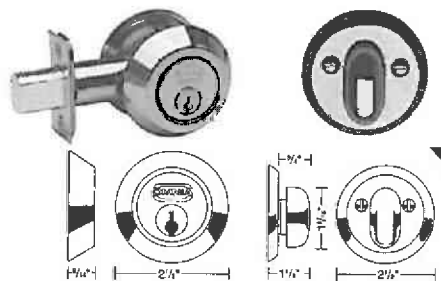

D0806 MODERN DEADBOLT

OND0806A-US3	Single Cyl	125.00
OND0806A-US26	Single Cyl	135.00
OND0806A-US26D	Single Cyl	135.00
OND0806A-MB	Single Cyl	166.00
OND0806AC-US3	Double Cyl	134.00
OND0806AC-US26	Double Cyl	148.00
OND0806AC-US26D	Double Cyl	148.00
OND0806AC-MB	Double Cyl	184.00