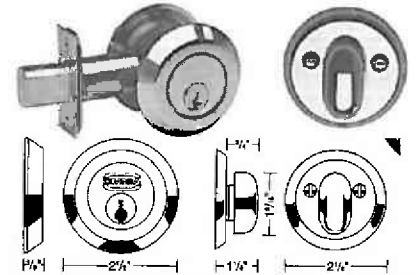

D0806L LOW PROFILE DEADBOLT

*Not available for 1 3/8" thick door.

OND0806LA-US3	Single Cyl	125.00
OND0806LA-US26	Single Cyl	135.00
OND0806LA-US26D	Single Cyl	135.00
OND0806LA-SB	Single Cyl	135.00
OND0806LA-US15	Single Cyl	146.00
OND0806LA-MB	Single Cyl	166.00
OND0806LAC-US3	Double Cyl	134.00
OND0806LAC-US26	Double Cyl	148.00
OND0806LAC-US26D	Double Cyl	148.00
OND0806LAC-SB	Double Cyl	148.00
OND0806LAC-US15	Double Cyl	157.00
OND0806LAC-MB	Double Cyl	184.00