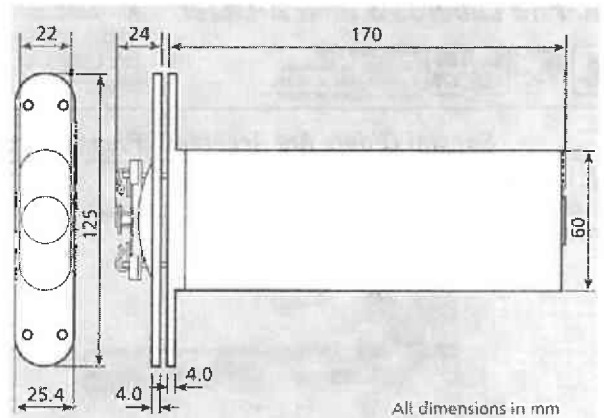

AskYourLocksmith.com
Lancaster, Pennsylvania
Phone 717-392-6333

Perkomatic® Concealed Door Closers

Designed for light to medium use situations on internal doors up to 165 lb. in weight. Perkomatic® offers the ultimate in concealed door closing devices, with outstanding performance and excellent durability.

Housed in a lightweight aluminum casing, the hydraulic mechanism can be easily adjusted to provide the desired latching action for each application, while the precision engineered chain ensures smooth and lasting service. Supplied with mounting screws and full installation instructions.

Perkomatic® R85

All dimensions in mm

P/N	Finish	Price
PER85-PB	Polished Brass	346.00
PER85-CP	Polished Chrome	358.00
PER85-SCP	Satin Chrome	360.00
PER85-BMA	Bronze Antique	360.00

Perko®

Perko® is the original concealed door closer, offering an economic means of providing automatic closing for internal doors up to 110 lb. in light to medium use applications.

Solid brass anchor plates, powder coated mechanism housing and precision-engineered chain add to its appeal. Supplied with mounting screws and full installation instructions.