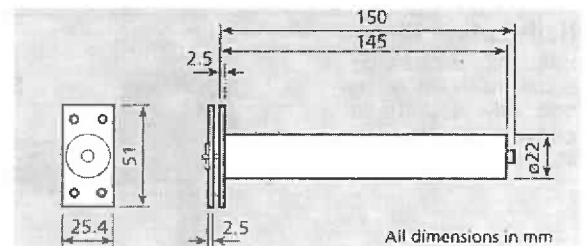

Perko® R2 Rectangular Plates

All dimensions in mm

P/N	Finish	Price
PER2-PB	Polished Brass	40.00
PER2-CP	Polished Chrome	48.00
PER2-SCP	Satin Chrome	50.00
PER2-BMA	Bronze Antique	50.00