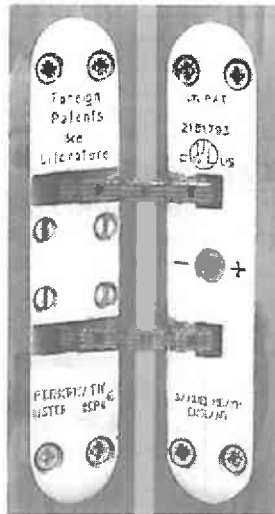

AskYourLocksmith.com
 Lancaster, Pennsylvania
 Phone 717-392-6333

Perkomatic® Concealed Door Closers

Designed for light to medium use situations on internal doors up to 165 lb. in weight. Perkomatic® offers the ultimate in concealed door closing devices, with outstanding performance and excellent durability.

Housed in a lightweight aluminum casing, the hydraulic mechanism can be easily adjusted to provide the desired latching action for each application, while the precision engineered chain ensures smooth and lasting service. Supplied with mounting screws and full installation instructions.

Perkomatic® R85

All dimensions in mm

P/N	Finish	Price
PER85-PB	Polished Brass	346.00
PER85-CP	Polished Chrome	358.00
PER85-SCP	Satin Chrome	360.00
PER85-BMA	Bronze Antique	360.00

Perko®

Perko® is the original concealed door closer, offering an economic means of providing automatic closing for internal doors up to 110 lb. in light to medium use applications.

Solid brass anchor plates, powder coated mechanism housing and precision-engineered chain add to its appeal. Supplied with mounting screws and full installation instructions.

Perko® R2 Rectangular Plates