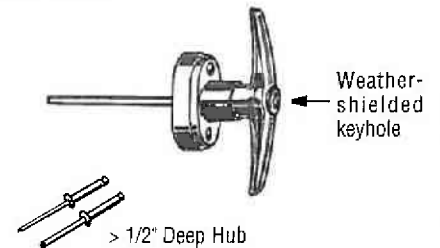

T-Handle with Easy-Mount Base

Ideal for Pickup
Truck Toppers!

No More
Shimming!

SR2205
19³²