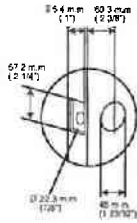

ORB

PASSAGE LATCH

Both Knobs Always Unlocked

Code	Finish	Backset	Price/Ea.
VKV100-ORB-605	Bright Brass	2-3/8"	30.74
VKV100-ORB-609	Antique Brass	2-3/8"	30.74
VKV100-ORB-626	Satin Chrome	2-3/8"	30.74

BATH/BEDROOM PRIVACY LOCK

Pushbutton Locking

Code	Finish	Backset	Price/Ea.
VKV400-ORB-605	Bright Brass	2-3/8"	33.86
VKV400-ORB-609	Antique Brass	2-3/8"	33.86
VKV400-ORB-626	Satin Chrome	2-3/8"	33.86

ENTRANCE LOCK

Keyed One Side; Turn-Pushbutton on Other Side

Code	Finish	Backset	Price/Ea.
VKV537-ORB-605	Bright Brass	2-3/8"	45.66
VKV537-ORB-609	Antique Brass	2-3/8"	45.66
VKV537-ORB-626	Satin Chrome	2-3/8"	45.66

CLASSROOM LOCK

Keyed One Side; Inside Always Unlocked

Code	Finish	Backset	Price/Ea.
VKV707-ORB-605	Bright Brass	2-3/8"	50.26
VKV707-ORB-609	Antique Brass	2-3/8"	50.26
VKV707-ORB-626	Satin Chrome	2-3/8"	50.26

STOREROOM LOCK

Keyed Side Always Locked; Other Side Unlocked

Code	Finish	Backset	Price/Ea.
VKV807-ORB-605	Bright Brass	2-3/8"	50.26
VKV807-ORB-609	Antique Brass	2-3/8"	50.26
VKV807-ORB-626	Satin Chrome	2-3/8"	50.26

PLY