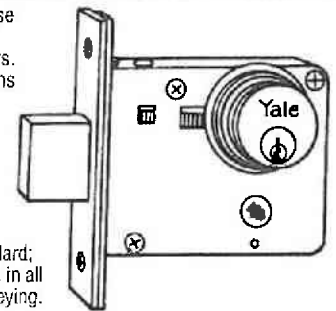

- DEADLOCKS
- MORTISE CYLINDERS
- MORTISE DEADLOCK
- RIM CYLINDERS
- KEY-IN-KNOB CYLINDERS
- LATCHLOCKS

3500 SERIES DEADLOCKS

1" Throw, 2-3/8" Backset
SINGLE CYLINDER - 2-1/4" x 1" Front

YA3511A-605	Bright Brass	115.00
YA3511A-626	Satin Chrome	115.00

DOUBLE CYLINDER - 2-1/4" x 1-1/8" Front

YA3521B-605	Bright Brass	165.00
YA3521B-626	Satin Chrome	165.00

1" Throw, 2-3/4" Backset

SINGLE CYLINDER - 2-1/4" x 1" Front

YA3512A-605	Bright Brass	115.00
YA3512A-626	Satin Chrome	115.00

DOUBLE CYLINDER - 2-1/4" x 1-1/8" Front

YA3522B-605	Bright Brass	165.00
YA3522B-626	Satin Chrome	165.00

MORTISE CYLINDER 1 1/4"

Conventional Cylinders

YA1152PARA-605		Satin Brass	53.00
YA1152PARA-626		Satin Chrome	53.00
YA1152GA-605	O BITTED	Bright Brass	53.00
YA1152GA-626	O BITTED	Satin Chrome	53.00
YA1152GB-605	O BITTED	Bright Brass	53.00
YA1152GB-626	O BITTED	Satin Chrome	53.00

RIM CYLINDER

YA1109PARA-605	KEYED	Bright Brass	53.00
YA1109PARA-626	KEYED	Satin Chrome	53.00
YA1109GA-605	O BITTED	Bright Brass	53.00
YA1109GA-626	O BITTED	Satin Chrome	53.00
YA1109GB-605	O BITTED	Bright Brass	53.00
YA1109GB-626	O BITTED	Satin Chrome	53.00

SURFACE MOUNTED RIM BOLTLOCKS

Sprayed Brass Finish, 2-3/8" Backset Only.

YA197 1/4	DOUBLE CYLINDER	97.00
YA197	SINGLE CYLINDER	83.00

Add Suffix 'F' for Doors Opening Outward

KEYBLANKS 50/box.

Code	Description	Price
YARB8	5 Pin Para Keyway (Brass)	1.40
YARN8	5 Pin Para Keyway (Nickel)	1.40
YARN11	6 Pin - GA,GB,GC,GD, Keyways	1.40
YARN11	6 Pin - SA,SB,SC,SD,SV Keyways	1.40
YARN11	6 Pin - TA,TB,TC,TD Keyways	1.40

KEY-IN-KNOB / LEVER CYLS.

5400/5300 KEY-IN-KNOB   5400LN KEY-IN-LEVER