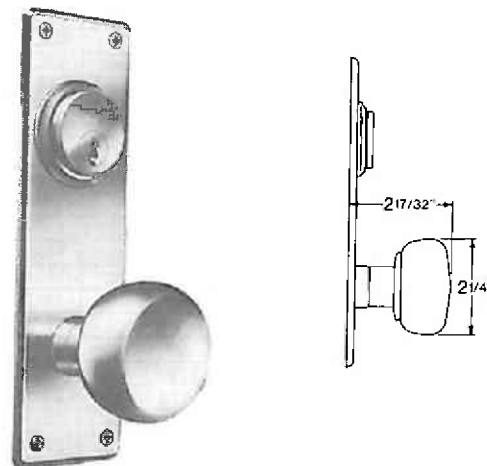

PBE
 PB Lever Handle
 CO Escutcheon
 Material: Brass, Bronze, Stainless Steel
 6/case

Code	Function	Finish	Price
YA8801FLPBE-626	Passage	Satin Chrome	502.00
YA8801FLPBE-605	Passage	Polished Brass	510.00
YA8802FLPBE-626	Privacy	Satin Chrome	558.00
YA8802FLPBE-605	Privacy	Polished Brass	566.00
YA8805FLPBE-626	Storeroom	Satin Chrome	591.00
YA8805FLPBE-605	Storeroom	Polished Brass	599.00
YA8807FLPBE-626	Entrance	Satin Chrome	591.00
YA8807FLPBE-605	Entrance	Polished Brass	599.00
YA8808FLPBE-626	Classroom	Satin Chrome	591.00
YA8808FLPBE-605	Classroom	Polished Brass	599.00
YA8847FLPBE-626	Entrance	Satin Chrome	611.00
YA8847FLPBE-605	Entrance	Polished Brass	619.00

EASTON

LF Knob: Heavy cold forged.
 CE Escutcheon: 7 1/2" x 2 1/4" Heavy cold forged.
 Cylinder Ring: Standard, No. 1135.
 Material: Brass, Bronze, Stainless Steel.

Code	Function	Finish	Price
YA8801CE-626	Passage	Satin Chrome	548.00
YA8801CE-605	Passage	Polished Brass	556.00
YA8802CE-626	Privacy	Satin Chrome	604.00
YA8802CE-605	Privacy	Polished Brass	612.00
YA8805CE-626	Storeroom	Satin Chrome	637.00
YA8805CE-605	Storeroom	Polished Brass	645.00
YA8807CE-626	Entrance	Satin Chrome	637.00
YA8807CE-605	Entrance	Polished Brass	645.00
YA8808CE-626	Classroom	Satin Chrome	637.00
YA8808CE-605	Classroom	Polished Brass	645.00
YA8847CE-626	Entrance	Satin Chrome	657.00
YA8847CE-605	Entrance	Polished Brass	665.00