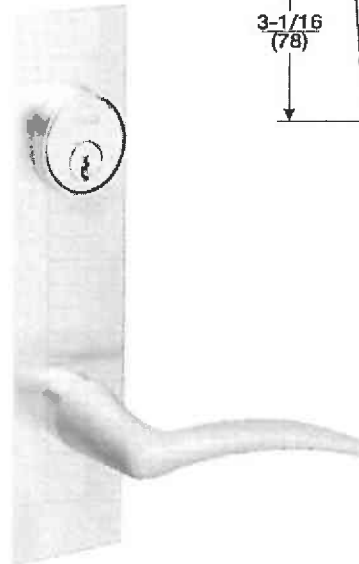

8800 SERIES - ARCADIA

AR Lever Handle

CO Escutcheon

Cylinder Ring: Standard, No. 1765.

Material: Brass, Bronze, Stainless Steel.

Code	Function	Finish	Price
YA8801FLARE-626	Passage	Satin Chrome	523.00
YA8801FLARE-605	Passage	Polished Brass	531.00
YA8802FLARE-626	Privacy	Satin Chrome	579.00
YA8802FLARE-605	Privacy	Polished Brass	587.00
YA8805FLARE-626	Storeroom	Satin Chrome	612.00
YA8805FLARE-605	Storeroom	Polished Brass	620.00
YA8807FLARE-626	Entrance	Satin Chrome	612.00
YA8807FLARE-605	Entrance	Polished Brass	620.00
YA8808FLARE-626	Classroom	Satin Chrome	612.00
YA8808FLARE-605	Classroom	Polished Brass	620.00
YA8847FLARE-626	Entrance	Satin Chrome	632.00
YA8847FLARE-605	Entrance	Polished Brass	640.00