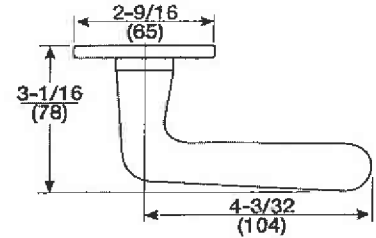

AskYourLocksmith.com
Lancaster, Pennsylvania
Phone 717-392-6333

8800 SERIES - ARCADIA

AR Lever Handle

CO Rose

Cylinder Ring: Standard, No. 1765.

Material: Brass, Bronze, Stainless Steel.

Code	Function	Finish	Price
YA8801FLARR-626	Passage	Satin Chrome	515.00
YA8801FLARR-605	Passage	Polished Brass	523.00
YA8802FLARR-626	Privacy	Satin Chrome	571.00
YA8802FLARR-605	Privacy	Polished Brass	579.00
YA8805FLARR-626	Storeroom	Satin Chrome	604.00
YA8805FLARR-605	Storeroom	Polished Brass	612.00
YA8807FLARR-626	Entrance	Satin Chrome	604.00
YA8807FLARR-605	Entrance	Polished Brass	612.00
YA8808FLARR-626	Classroom	Satin Chrome	604.00
YA8808FLARR-605	Classroom	Polished Brass	612.00
YA8847FLARR-626	Entrance	Satin Chrome	624.00
YA8847FLARR-605	Entrance	Polished Brass	632.00