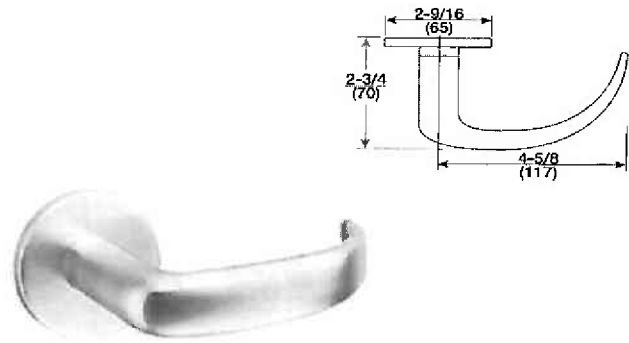

PACIFIC BEACH 8800 SERIES MORTISE LOCKSETS

PBR
PB Lever Handle
CO Rose
Material: Brass, Bronze, Stainless Steel
6/case

Code	Function	Finish	Price
YA8801FLPBR-626	Passage	Satin Chrome	494.00
YA8801FLPBR-605	Passage	Polished Brass	502.00
YA8802FLPBR-626	Privacy	Satin Chrome	550.00
YA8802FLPBR-605	Privacy	Polished Brass	558.00
YA8805FLPBR-626	Storeroom	Satin Chrome	583.00
YA8805FLPBR-605	Storeroom	Polished Brass	591.00
YA8807FLPBR-626	Entrance	Satin Chrome	583.00
YA8807FLPBR-605	Entrance	Polished Brass	591.00
YA8808FLPBR-626	Classroom	Satin Chrome	583.00
YA8808FLPBR-605	Classroom	Polished Brass	591.00
YA8847FLPBR-626	Entrance	Satin Chrome	603.00
YA8847FLPBR-605	Entrance	Polished Brass	611.00