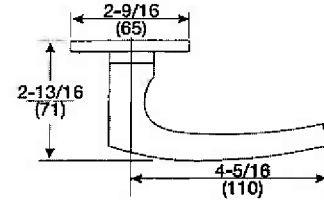

MONROE 8800 SERIES MORTISE LOCKSETS

MOR

MO Lever Handle
CO Rose
Cylinder Ring: Standard No. 1765
Material: Brass, Bronze, Stainless Steel
6/case