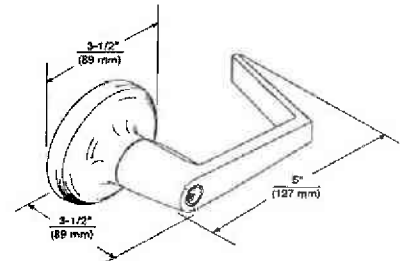

• LEVER LATCH LOCKSETS

**5300LN SERIES GRADE 2 LEVER LOCKSET
AUGUSTA**

Free-Wheeling Lever Trim for Vandal Resistance

Backset: 2-3/4" & 2-3/8" available.

Strike: Std. 1-1/4" curved lip, plastic box supplied.

Handing: Non-handed.

Door Thickness: Adjustable for doors 1-3/8" to 1-3/4"

Rose: 3-1/2" Covers ANSI/DHI door prep A115.18-1994 "Spider Cut Out"