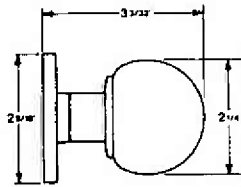

8800 SERIES - COPENHAGEN

CO Knob: Heavy cold forged, reinforced.
CO Rose: Cold forged, reinforced.
Cylinder Ring: Standard, No. 1765.
Material: Brass, Bronze, Stainless Steel.

- Quick Reversible Latchbolt
- Stainless Steel Deadbolt
- Standard non-handed curved lip strike
- Guaranteed for 7 years
- New Classroom Double Cylinder Security

(8847 Displayed)

8800 Series Standard Features

1. **ANSI Conformance:**
   ANSI A156.13, Series 1000, Grade 1.
   Armor Front: 8" x 1 1/4".
   Door Thickness: 1 3/4" standard, to 3 1/4" thick doors to order.
   Deadbolt: 1" throw, stainless steel with two enclosed hardened-steel roller armor pins. (8802/8847 Series Only)
   Latchbolt: 3/4" throw, stainless steel two-piece anti-friction camming action.
   UL Listed: for applications on labeled fire doors.
   Backset: 2 3/4" only.
   Case: wrought steel, zinc dichromated.
   Hubs: Solid steel, line blanked and heat treated for additional strength.
   Knobs: 5/16" standard, 3/8" to order.
   Levers: 3/8" standard.