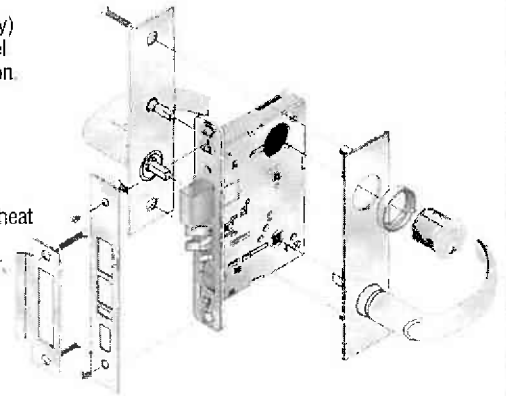

8800 Series Standard Features

1. **ANSI Conformance:**
   ANSI A156.13, Series 1000, Grade 1.
   Armor Front: 8" x 1 1/4".
   Door Thickness: 1 3/4" standard, to 3 1/4" thick doors to order.
   Deadbolt: 1" throw, stainless steel with two enclosed hardened-steel roller armor pins. (8802/8847 Series Only)
   Latchbolt: 3/4" throw, stainless steel two-piece anti-friction camming action.
   UL Listed: for applications on labeled fire doors.
   Backset: 2 3/4" only.
   Case: wrought steel, zinc dichromated.
   Hubs: Solid steel, line blanked and heat treated for additional strength.
   Knobs: 5/16" standard, 3/8" to order.
   Levers: 3/8" standard.

Code	Function	Finish	Price
YA8801COR-626	Passage	Satin Chrome	540.00
YA8801COR-605	Passage	Polished Brass	548.00
YA8802COR-626	Privacy	Satin Chrome	596.00
YA8802COR-605	Privacy	Polished Brass	604.00
YA8805COR-626	Storeroom	Satin Chrome	629.00
YA8805COR-605	Storeroom	Polished Brass	637.00
YA8807COR-626	Entrance	Satin Chrome	629.00
YA8807COR-605	Entrance	Polished Brass	637.00
YA8808COR-626	Classroom	Satin Chrome	629.00
YA8808COR-605	Classroom	Polished Brass	637.00
YA8847COR-626	Entrance	Satin Chrome	649.00
YA8847COR-605	Entrance	Polished Brass	657.00