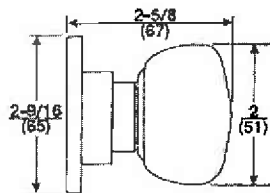

- LATCH LOCKSETS
- LEVER LOCKSETS
- EXIT LOCKSET

5400 SERIES

CAROLINA

CA Knob: Heavy cold forged, reinforced.
CO Rose: Heavy cold forged, reinforced.

LITCHFIELD

LF Knob: Heavy cold forged reinforced.
CO Rose: Heavy cold forged reinforced.

HEAVY DUTY

Code	Function	Finish	Price
CAROLINA	LITCHFIELD		
YA5401CA-605	YA5401LF-605	Passage	Bright Brass 363.00
YA5401CA-626	YA5401LF-626	Passage	Satin Chrome 365.00
YA5402CA-605	YA5402LF-605	Privacy	Bright Brass 423.00
YA5402CA-626	YA5402LF-626	Privacy	Satin Chrome 415.00
YA5405CA-605	YA5405LF-605	Storeroom	Bright Brass 508.00
YA5405CA-626	YA5405LF-626	Storeroom	Satin Chrome 500.00
YA5407CA-605	YA5407LF-605	Entrance	Bright Brass 508.00
YA5407CA-626	YA5407LF-626	Entrance	Satin Chrome 500.00
YA5408CA-605	YA5408LF-605	Classroom	Bright Brass 508.00
YA5408CA-626	YA5408LF-626	Classroom	Satin Chrome 500.00

STANDARD DUTY

Code	Function	Finish	Price
CAROLINA	LITCHFIELD		
YA5301CA-605	YA5301LF-605	Passage	Bright Brass 119.00
YA5301CA-626	YA5301LF-626	Passage	Satin Chrome 119.00
YA5302CA-605	YA5302LF-605	Privacy	Bright Brass 131.00
YA5302CA-626	YA5302LF-626	Privacy	Satin Chrome 131.00
YA5305CA-605	YA5305LF-605	Storeroom	Bright Brass 204.00
YA5305CA-626	YA5305LF-626	Storeroom	Satin Chrome 204.00
YA5307CA-605	YA5307LF-605	Office	Bright Brass 204.00
YA5307CA-626	YA5307LF-626	Office	Satin Chrome 204.00
YA5308CA-605	YA5308LF-605	Classroom	Bright Brass 204.00
YA5308CA-626	YA5308LF-626	Classroom	Satin Chrome 204.00

Door Thickness: Adjustable for doors 1-3/8" to 2". Can be supplied for doors over 2" to 2-1/4", by using special roses or for doors under 1-3/8" to 1-1/4" by adding a special spacer ring. These roses and rings are limited to certain designs. **See Knob and Rose Components** (page 26.)

Case: 2-1/16" diameter. All functions furnished in one standard size lock case.

Latchbolt: Standard; 1/2" throw, deadlocking or plain 5/8" and 3/4" throw, deadlocking or plain, to order. All latch units are interchangeable. **See Latches** (pgs. 22 and 23).

Strike: Standard; 1-1/4" curved lip, wrought box supplied. 1" 1-1/2", 1-3/4" and 2" curved lips to order, wrought box supplied. For other strikes, **see Strikes** (pgs. 24 and 25).

Backset: Standard 2-3/4". To order, 3-3/4". Extension links for 5", 6", 7", 8", 18", and 19" and up to 42" backset, to order (see page 23).

Front: Standard, Bevel 1/8" in 2". Flat front, to order. NOTE: Latch front must be flush with door edge (see page 22).

Reversibility: For either right or left-hand doors swinging in or out.

Installation: Uniform, regardless of function or trim style. The latch unit requires a 1" hole in edge of door and the lockset requires a 2-1/8" hole through the door.

Screws for front: Phillips, flat head No. 8-8-32 3/4". For both wood and metal doors. Screws for strikes: Regularly supplied: Phillips, flat head No. 8-8-32 3/4" (except, 497, 497B, and 499 require Phillips flat head No. 12-12-24 1").