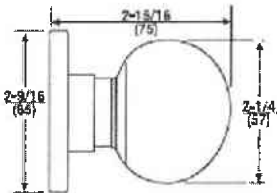

- LATCH LOCKSETS
- LEVER LOCKSETS
- EXIT LOCKSET

5400 SERIES

CAROLINA

CA Knob: Heavy cold forged, reinforced.
CO Rose: Heavy cold forged, reinforced.

LITCHFIELD

LF Knob: Heavy cold forged reinforced.
CO Rose: Heavy cold forged reinforced.

HEAVY DUTY

Code	Function	Finish	Price
CAROLINA	LITCHFIELD		
YA5401CA-605	YA5401LF-605	Passage	Bright Brass 363.00
YA5401CA-626	YA5401LF-626	Passage	Satin Chrome 365.00
YA5402CA-605	YA5402LF-605	Privacy	Bright Brass 423.00
YA5402CA-626	YA5402LF-626	Privacy	Satin Chrome 415.00
YA5405CA-605	YA5405LF-605	Storeroom	Bright Brass 508.00
YA5405CA-626	YA5405LF-626	Storeroom	Satin Chrome 500.00
YA5407CA-605	YA5407LF-605	Entrance	Bright Brass 508.00
YA5407CA-626	YA5407LF-626	Entrance	Satin Chrome 500.00
YA5408CA-605	YA5408LF-605	Classroom	Bright Brass 508.00
YA5408CA-626	YA5408LF-626	Classroom	Satin Chrome 500.00

STANDARD DUTY

Code	Function	Finish	Price
CAROLINA	LITCHFIELD		
YA5301CA-605	YA5301LF-605	Passage	Bright Brass 119.00
YA5301CA-626	YA5301LF-626	Passage	Satin Chrome 119.00
YA5302CA-605	YA5302LF-605	Privacy	Bright Brass 131.00
YA5302CA-626	YA5302LF-626	Privacy	Satin Chrome 131.00
YA5305CA-605	YA5305LF-605	Storeroom	Bright Brass 204.00
YA5305CA-626	YA5305LF-626	Storeroom	Satin Chrome 204.00
YA5307CA-605	YA5307LF-605	Office	Bright Brass 204.00
YA5307CA-626	YA5307LF-626	Office	Satin Chrome 204.00
YA5308CA-605	YA5308LF-605	Classroom	Bright Brass 204.00
YA5308CA-626	YA5308LF-626	Classroom	Satin Chrome 204.00

Door Thickness: Adjustable for doors 1-3/8" to 2". Can be supplied for doors over 2" to 2-1/4", by using special roses or for doors under 1-3/8" to 1-1/4" by adding a special spacer ring. These roses and rings are limited to certain designs. **See Knob and Rose Components** (page 26.)

Case: 2-1/16" diameter. All functions furnished in one standard size lock case.

Latchbolt: Standard; 1/2" throw, deadlocking or plain 5/8" and 3/4" throw, deadlocking or plain, to order. All latch units are interchangeable. **See Latches** (pgs. 22 and 23).

Strike: Standard; 1-1/4" curved lip, wrought box supplied. 1" 1-1/2", 1-3/4" and 2" curved lips to order, wrought box supplied. For other strikes, **see Strikes** (pgs. 24 and 25).

Backset: Standard 2-3/4". To order, 3-3/4". Extension links for 5", 6", 7", 8", 18", and 19" and up to 42" backset, to order (see page 23).

Front: Standard, Bevel 1/8" in 2". Flat front, to order. NOTE: Latch front must be flush with door edge (see page 22).

Reversibility: For either right or left-hand doors swinging in or out.

Installation: Uniform, regardless of function or trim style. The latch unit requires a 1" hole in edge of door and the lockset requires a 2-1/8" hole through the door.

Screws for front: Phillips, flat head No. 8-8-32 3/4". For both wood and metal doors. Screws for strikes: Regularly supplied: Phillips, flat head No. 8-8-32 3/4" (except, 497, 497B, and 499 require Phillips flat head No. 12-12-24 1").