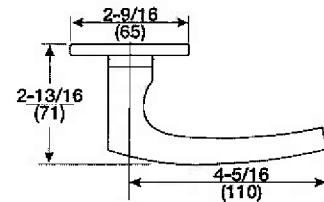

MOE

MO Lever Handle
CO Escutcheon
Material: Brass, Bronze, Stainless Steel
6/case