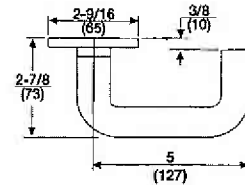

8800FL SERIES - CARMEL

CR Lever Handle.

CO Rose.

Cylinder Ring: Standard, No. 1765.

Material: Brass, Bronze, Stainless Steel.