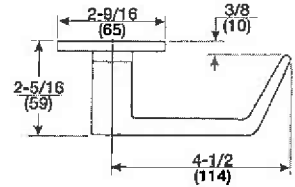

AUR

AU Lever Handle
CO Rose: 2 9/16"
Material: Brass, Bronze, Stainless Steel
6/case

Code	Function	Finish	Price
YA8801FLAUR-626	Passage	Satin Chrome	494.00
YA8801FLAUR-605	Passage	Polished Brass	502.00
YA8802FLAUR-626	Privacy	Satin Chrome	550.00
YA8802FLAUR-605	Privacy	Polished Brass	558.00
YA8805FLAUR-626	Storeroom	Satin Chrome	583.00
YA8805FLAUR-605	Storeroom	Polished Brass	591.00
YA8807FLAUR-626	Entrance	Satin Chrome	583.00
YA8807FLAUR-605	Entrance	Polished Brass	591.00
YA8808FLAUR-626	Classroom	Satin Chrome	583.00
YA8808FLAUR-605	Classroom	Polished Brass	591.00
YA8847FLAUR-626	Entrance	Satin Chrome	603.00
YA8847FLAUR-605	Entrance	Polished Brass	611.00