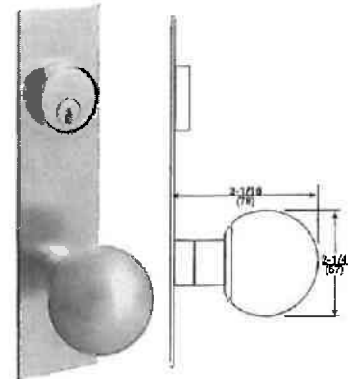

COPENHAGEN

COE
CU Knob
CO Escutcheon: Heavy cold forged
Material: Brass, Bronze, Stainless Steel
6/case

Code	Function	Finish	Price
YA8801COE-626	Passage	Satin Chrome	548.00
YA8801COE-605	Passage	Polished Brass	556.00
YA8802COE-626	Privacy	Satin Chrome	604.00
YA8802COE-605	Privacy	Polished Brass	612.00
YA8805COE-626	Storeroom	Satin Chrome	637.00
YA8805COE-605	Storeroom	Polished Brass	645.00
YA8807COE-626	Entrance	Satin Chrome	637.00
YA8807COE-605	Entrance	Polished Brass	645.00
YA8808COE-626	Classroom	Satin Chrome	637.00
YA8808COE-605	Classroom	Polished Brass	645.00
YA8847COE-626	Entrance	Satin Chrome	657.00
YA8847COE-605	Entrance	Polished Brass	665.00