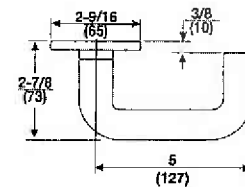

8800FL SERIES - CARMEL

CR Lever Handle: Brass(solid cast),
Bronze(wrought), Stainless Steel(solid
cast).

CO Escutcheon

Cylinder Ring: Standard, No. 1765.

Material: Brass, Bronze, Stainless Steel.