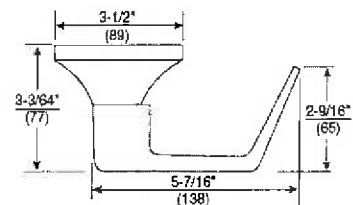

5400LN SERIES - Grade 1

LEVER LOCKSET

AUGUSTA

Lever: Cast
AU Rose: Cold Forged.

Code	Function	Finish	Price
YAAU5401LN-626	Passage	Satin Chrome	301.00
YAAU5401LN-605	Passage	Bright Brass	311.00
YAAU5402LN-626	Privacy	Satin Chrome	349.00
YAAU5402LN-605	Privacy	Bright Brass	359.00
YAAU5405LN-626	Storeroom	Satin Chrome	412.00
YAAU5405LN-605	Storeroom	Bright Brass	422.00
YAAU5407LN-626	Entrance	Satin Chrome	412.00
YAAU5407LN-605	Entrance	Bright Brass	422.00
YAAU5408LN-626	Classroom	Satin Chrome	412.00
YAAU5408LN-605	Classroom	Bright Brass	422.00