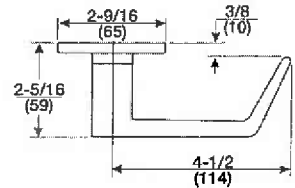

AUGUSTA 8800 SERIES MORTISE LOCKSETS

AUE

AU Lever Handle
CO Escutcheon: 8" x 2"
Material: Brass, Bronze, Stainless Steel
6/case

Code	Function	Finish	Price
YA8801FLAUE-626	Passage	Satin Chrome	502.00
YA8801FLAUE-605	Passage	Polished Brass	510.00
YA8802FLAUE-626	Privacy	Satin Chrome	558.00
YA8802FLAUE-605	Privacy	Polished Brass	566.00
YA8805FLAUE-626	Storeroom	Satin Chrome	591.00
YA8805FLAUE-605	Storeroom	Polished Brass	599.00
YA8807FLAUE-626	Entrance	Satin Chrome	591.00
YA8807FLAUE-605	Entrance	Polished Brass	599.00
YA8808FLAUE-626	Classroom	Satin Chrome	591.00
YA8808FLAUE-605	Classroom	Polished Brass	599.00
YA8847FLAUE-626	Entrance	Satin Chrome	611.00
YA8847FLAUE-605	Entrance	Polished Brass	619.00