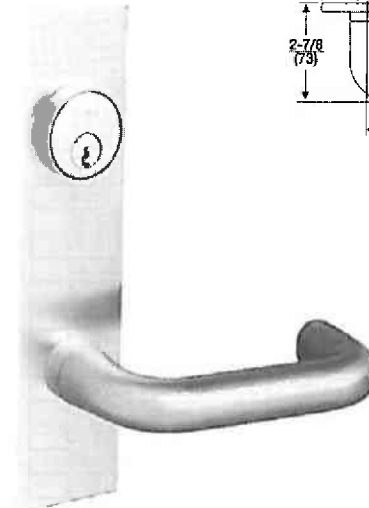

8800FL SERIES - CARMEL

CR Lever Handle.

CO Rose.

Cylinder Ring: Standard, No. 1765.

Material: Brass, Bronze, Stainless Steel.

Code	Function	Finish	Price
YA8801FLCRR-626	Passage	Satin Chrome	390.00
YA8801FLCRR-605	Passage	Polished Brass	398.00
YA8802FLCRR-626	Privacy	Satin Chrome	446.00
YA8802FLCRR-605	Privacy	Polished Brass	454.00
YA8805FLCRR-626	Storeroom	Satin Chrome	479.00
YA8805FLCRR-605	Storeroom	Polished Brass	487.00
YA8807FLCRR-626	Entrance	Satin Chrome	479.00
YA8807FLCRR-605	Entrance	Polished Brass	487.00
YA8808FLCRR-626	Classroom	Satin Chrome	479.00
YA8808FLCRR-605	Classroom	Polished Brass	487.00
YA8847FLCRR-626	Entrance	Satin Chrome	499.00
YA8847FLCRR-605	Entrance	Polished Brass	507.00

8800FL SERIES - CARMEL

CR Lever Handle: Brass(solid cast),
 Bronze(wrought), Stainless Steel(solid
 cast).

CO Escutcheon

Cylinder Ring: Standard, No. 1765.

Material: Brass, Bronze, Stainless Steel.

Code	Function	Finish	Price
YA8801FLCRE-626	Passage	Satin Chrome	398.00
YA8801FLCRE-605	Passage	Polished Brass	406.00
YA8802FLCRE-626	Privacy	Satin Chrome	454.00
YA8802FLCRE-605	Privacy	Polished Brass	462.00
YA8805FLCRE-626	Storeroom	Satin Chrome	487.00
YA8805FLCRE-605	Storeroom	Polished Brass	495.00
YA8807FLCRE-626	Entrance	Satin Chrome	487.00
YA8807FLCRE-605	Entrance	Polished Brass	495.00
YA8808FLCRE-626	Classroom	Satin Chrome	487.00
YA8808FLCRE-605	Classroom	Polished Brass	495.00
YA8847FLCRE-626	Entrance	Satin Chrome	507.00
YA8847FLCRE-605	Entrance	Polished Brass	515.00