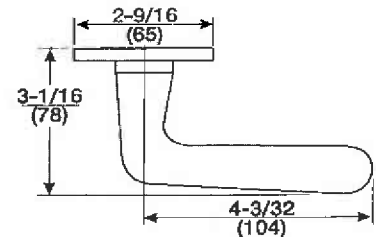

8800 SERIES - ARCADIA

AR Lever Handle

CO Escutcheon

Cylinder Ring: Standard, No. 1765.

Material: Brass, Bronze, Stainless Steel.