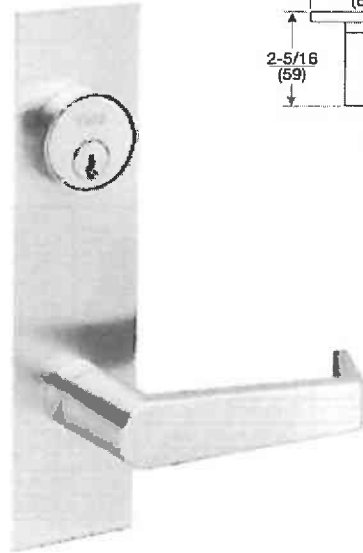

AUGUSTA 8800 SERIES MORTISE LOCKSETS

AUE

AU Lever Handle
CO Escutcheon: 8" x 2"
Material: Brass, Bronze, Stainless Steel
6/case

Code	Function	Finish	Price
YA8801FLAUE-626	Passage	Satin Chrome	502.00
YA8801FLAUE-605	Passage	Polished Brass	510.00
YA8802FLAUE-626	Privacy	Satin Chrome	558.00
YA8802FLAUE-605	Privacy	Polished Brass	566.00
YA8805FLAUE-626	Storeroom	Satin Chrome	591.00
YA8805FLAUE-605	Storeroom	Polished Brass	599.00
YA8807FLAUE-626	Entrance	Satin Chrome	591.00
YA8807FLAUE-605	Entrance	Polished Brass	599.00
YA8808FLAUE-626	Classroom	Satin Chrome	591.00
YA8808FLAUE-605	Classroom	Polished Brass	599.00
YA8847FLAUE-626	Entrance	Satin Chrome	611.00
YA8847FLAUE-605	Entrance	Polished Brass	619.00