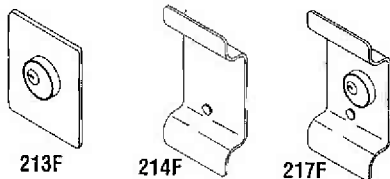

1,030⁰⁰

YA7150-36-612	Satin Bronze	30" - 36"
YA7150-36-630	Satin Stainless Steel	30" - 36"

Fire Rated

1,152⁰⁰

YA7150F-36-612	Satin Bronze	30" - 36"
YA7150F-36-630	Satin Stainless Steel	30" - 36"

TRIMS

For 2100 Series Devices