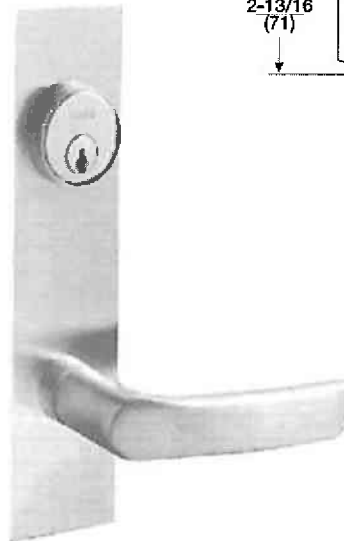

Code	Function	Finish	Price
YA8801FLMOE-626	Passage	Satin Chrome	502.00
YA8801FLMOE-605	Passage	Polished Brass	510.00
YA8802FLMOE-626	Privacy	Satin Chrome	558.00
YA8802FLMOE-605	Privacy	Polished Brass	566.00
YA8805FLMOE-626	Storeroom	Satin Chrome	591.00
YA8805FLMOE-605	Storeroom	Polished Brass	599.00
YA8807FLMOE-626	Entrance	Satin Chrome	591.00
YA8807FLMOE-605	Entrance	Polished Brass	599.00
YA8808FLMOE-626	Classroom	Satin Chrome	591.00
YA8808FLMOE-605	Classroom	Polished Brass	599.00
YA8847FLMOE-626	Entrance	Satin Chrome	611.00
YA8847FLMOE-605	Entrance	Polished Brass	619.00