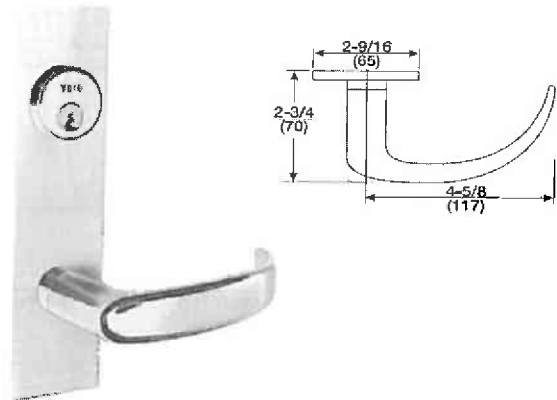

PBE
PB Lever Handle
CO Escutcheon
Material: Brass, Bronze, Stainless Steel
6/case

Code	Function	Finish	Price
YA8801FLPBE-626	Passage	Satin Chrome	502.00
YA8801FLPBE-605	Passage	Polished Brass	510.00
YA8802FLPBE-626	Privacy	Satin Chrome	558.00
YA8802FLPBE-605	Privacy	Polished Brass	566.00
YA8805FLPBE-626	Storeroom	Satin Chrome	591.00
YA8805FLPBE-605	Storeroom	Polished Brass	599.00
YA8807FLPBE-626	Entrance	Satin Chrome	591.00
YA8807FLPBE-605	Entrance	Polished Brass	599.00
YA8808FLPBE-626	Classroom	Satin Chrome	591.00
YA8808FLPBE-605	Classroom	Polished Brass	599.00
YA8847FLPBE-626	Entrance	Satin Chrome	611.00
YA8847FLPBE-605	Entrance	Polished Brass	619.00